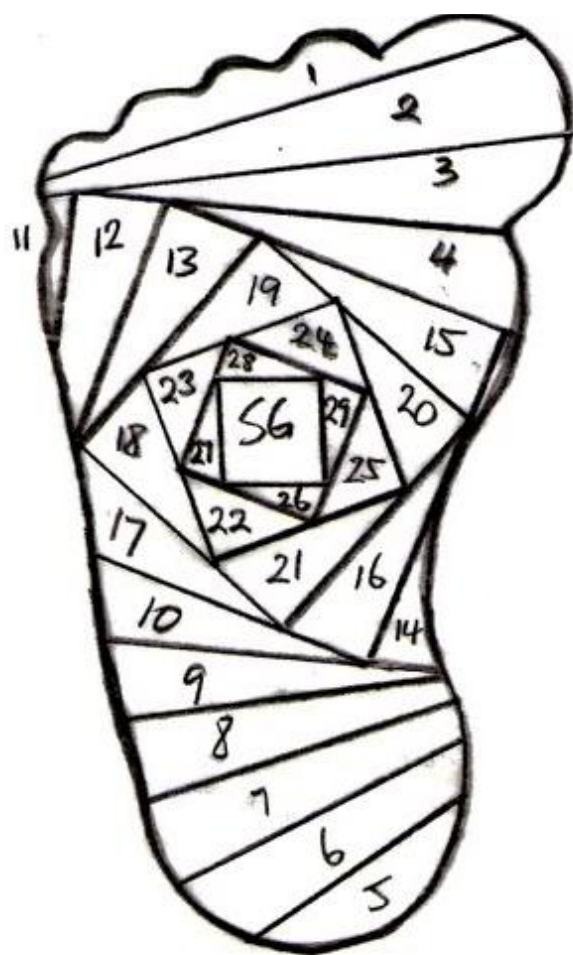

Only for personal use
/Didc

Only for personal

Chicken

Pattern: 11

Design & Copyright

Ad Kuyper

's-Hertogenbosch

Netherlands

1 - 5 - 9 - 13 - 17

2 - 6 - 10 - 14 - 18

3 - 7 - 11 - 15 - 19

4 - 8 - 12 - 16 - 20

Pattern Guide:

Pattern/Color A:
1,3,5,8,9,12,15,18,21

Pattern/Color B:
2,4,6,7,11,14,17,20,23

Pattern/Color C:
10,13,16,19,22