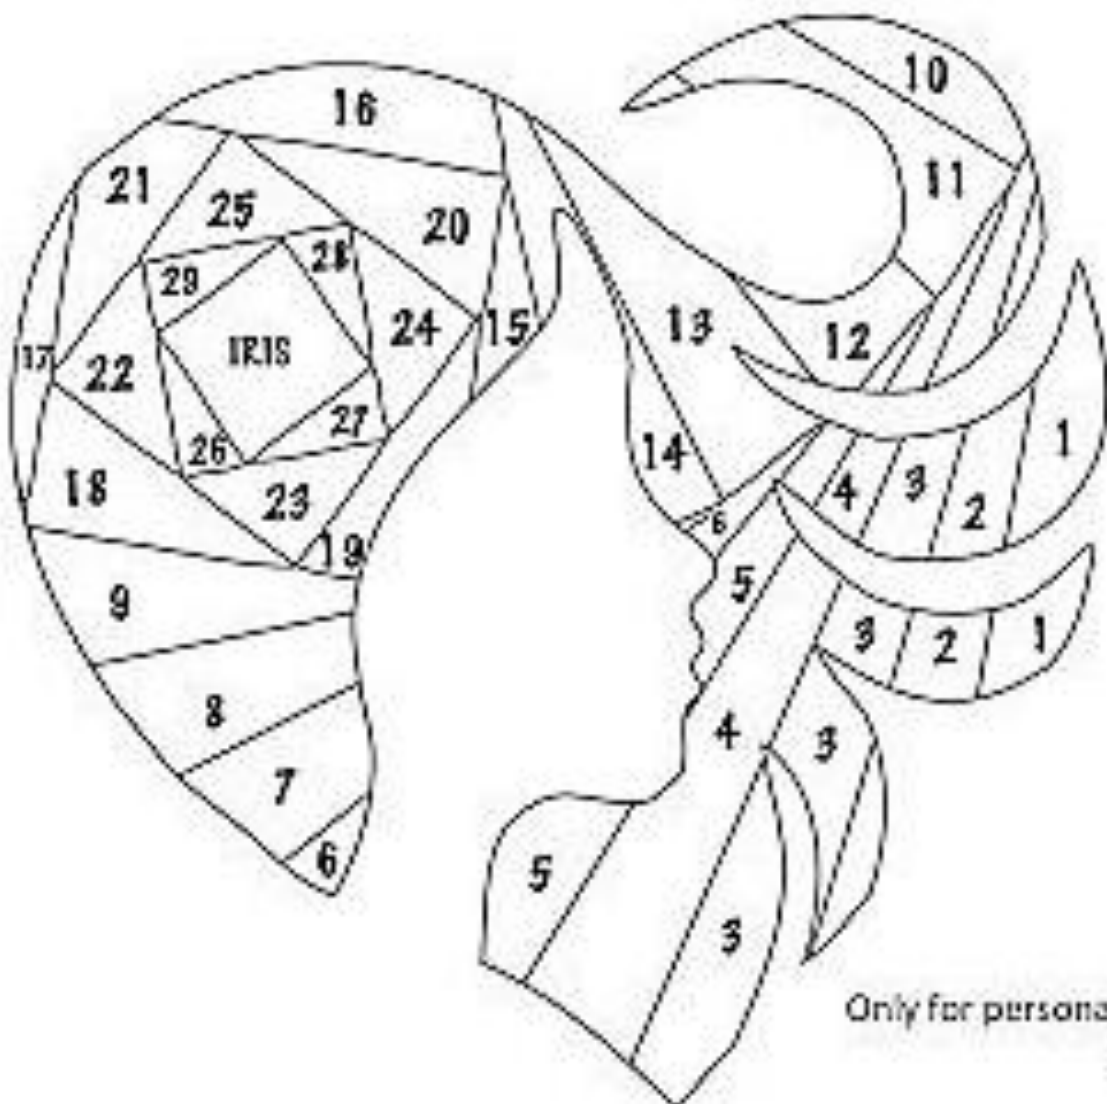

Only for personal use
/Didc

Only for personal

Chicken

Pattern: 11

Design & Copyright

Ad Kuyper

's-Hertogenbosch

Netherlands

1 - 5 - 9 - 13 - 17

2 - 6 - 10 - 14 - 18

3 - 7 - 11 - 15 - 19

4 - 8 - 12 - 16 - 20

Pattern Guide:

Pattern/Color A:
1,3,5,8,9,12,15,18,21

Pattern/Color B:
2,4,6,7,11,14,17,20,23

Pattern/Color C:
10,13,16,19,22