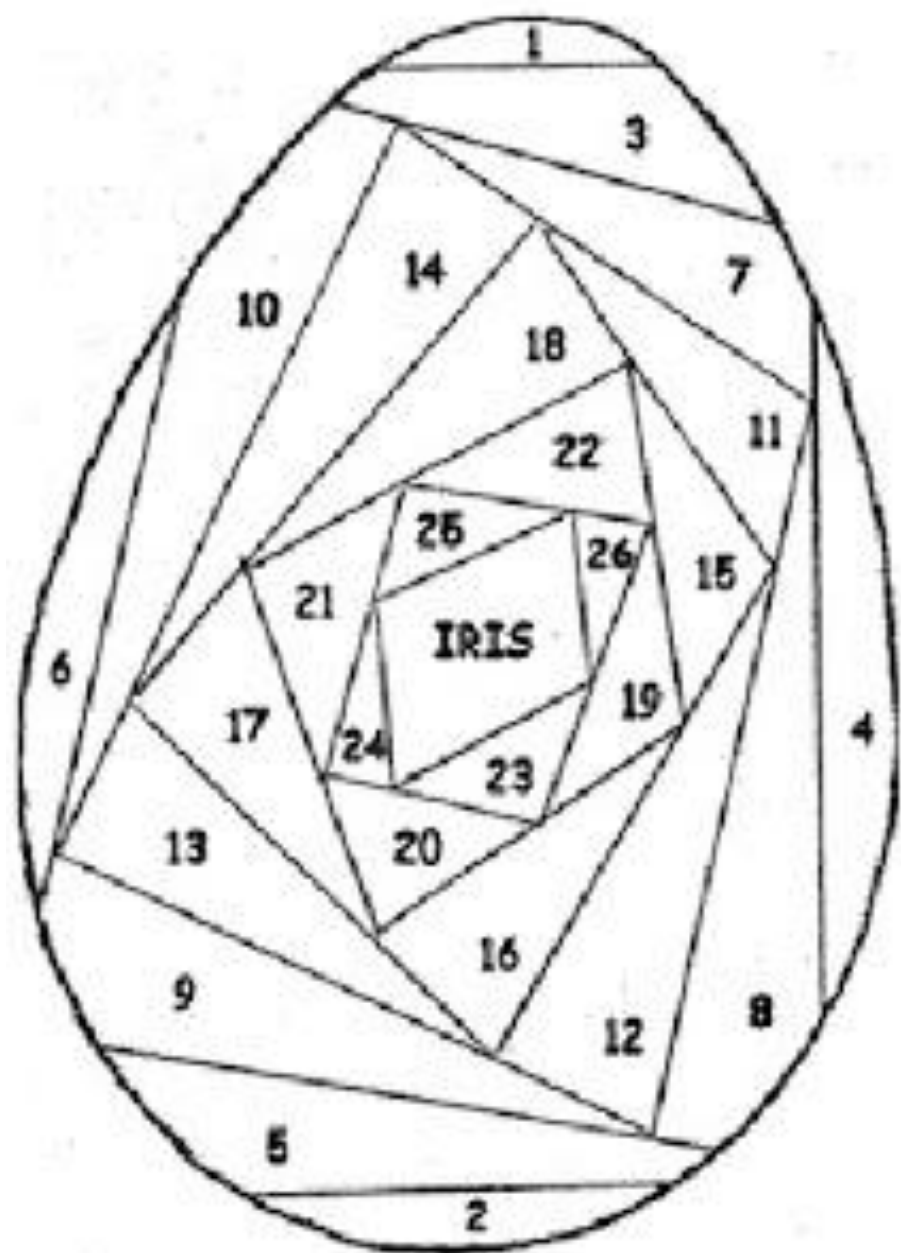

Only for personal use
/Didc

Only for personal

Chicken

Pattern: 11

Design & Copyright

Ad Kuyper

's-Hertogenbosch

Netherlands

1 - 5 - 9 - 13 - 17

2 - 6 - 10 - 14 - 18

3 - 7 - 11 - 15 - 19

4 - 8 - 12 - 16 - 20

Pattern Guide:

Pattern/Color A:
1,3,5,8,9,12,15,18,21

Pattern/Color B:
2,4,6,7,11,14,17,20,23

Pattern/Color C:
10,13,16,19,22