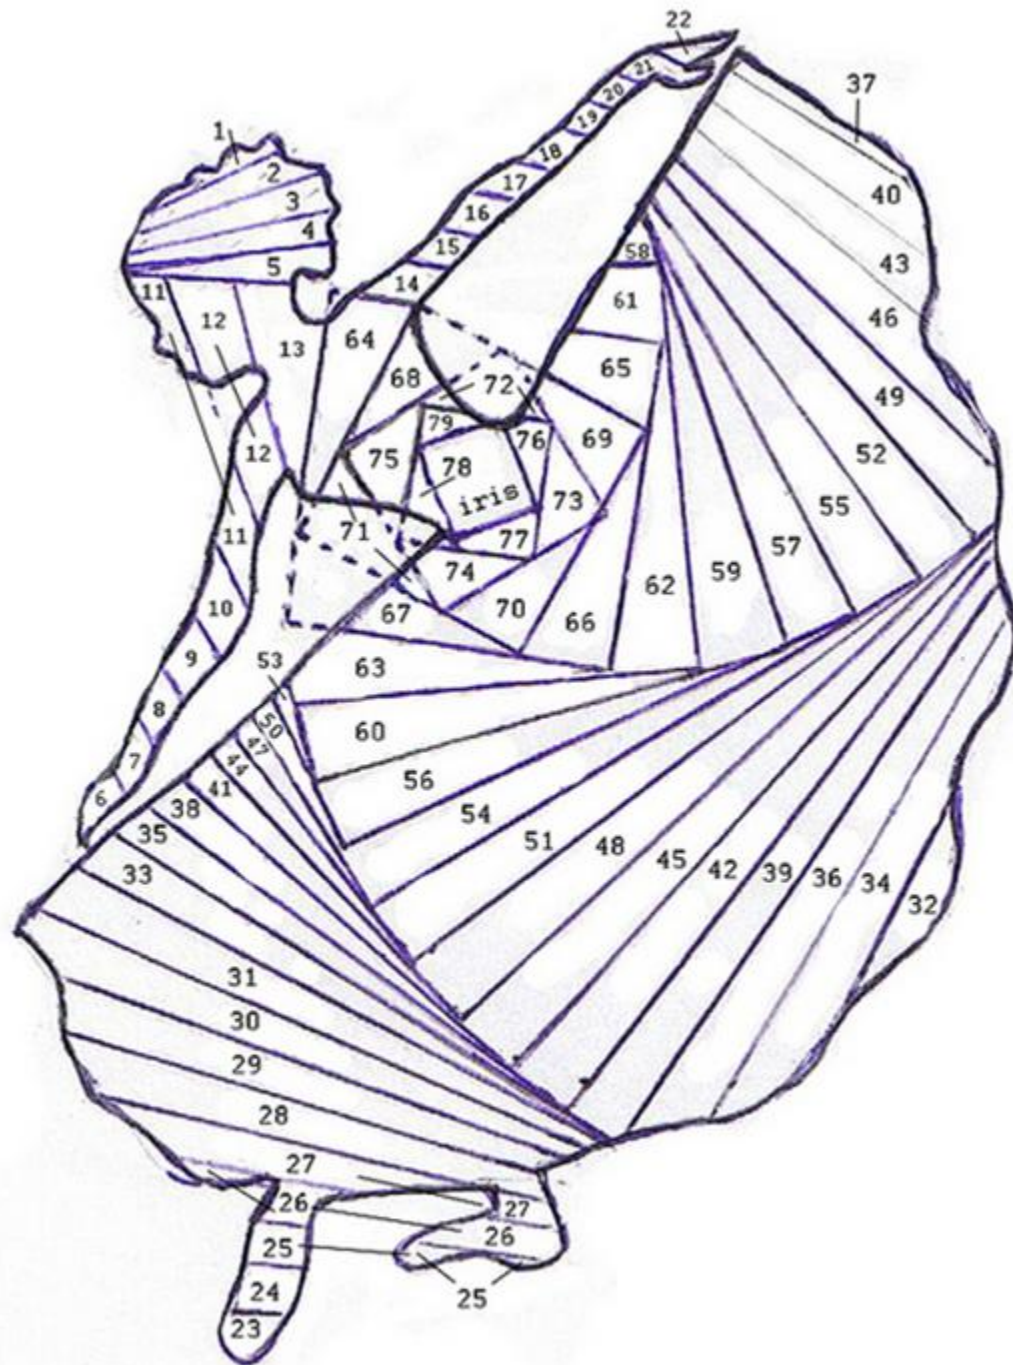

Only for personal use
/Didc

Only for personal

Chicken

Pattern: 11

Design & Copyright

Ad Kuyper

's-Hertogenbosch

Netherlands

1 - 5 - 9 - 13 - 17

2 - 6 - 10 - 14 - 18

3 - 7 - 11 - 15 - 19

4 - 8 - 12 - 16 - 20

Pattern Guide:

Pattern/Color A:
1,3,5,8,9,12,15,18,21

Pattern/Color B:
2,4,6,7,11,14,17,20,23

Pattern/Color C:
10,13,16,19,22