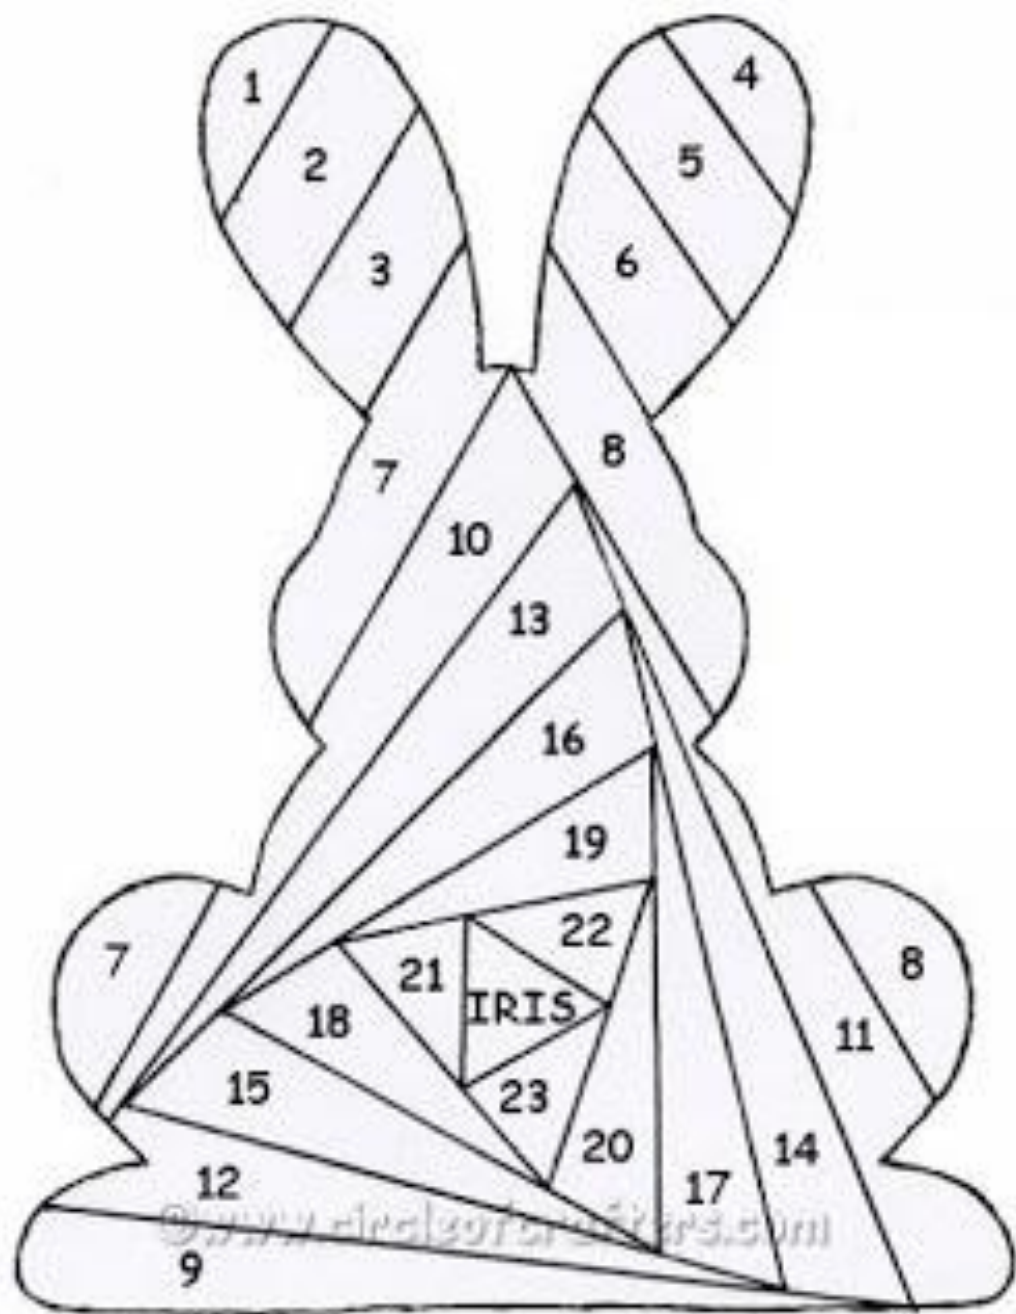

Only for personal use
/Didc

Only for personal

Chicken

Pattern: 11

Design & Copyright

Ad Kuyper

's-Hertogenbosch

Netherlands

1 - 5 - 9 - 13 - 17

2 - 6 - 10 - 14 - 18

3 - 7 - 11 - 15 - 19

4 - 8 - 12 - 16 - 20

Pattern Guide:

Pattern/Color A:
1,3,5,8,9,12,15,18,21

Pattern/Color B:
2,4,6,7,11,14,17,20,23

Pattern/Color C:
10,13,16,19,22