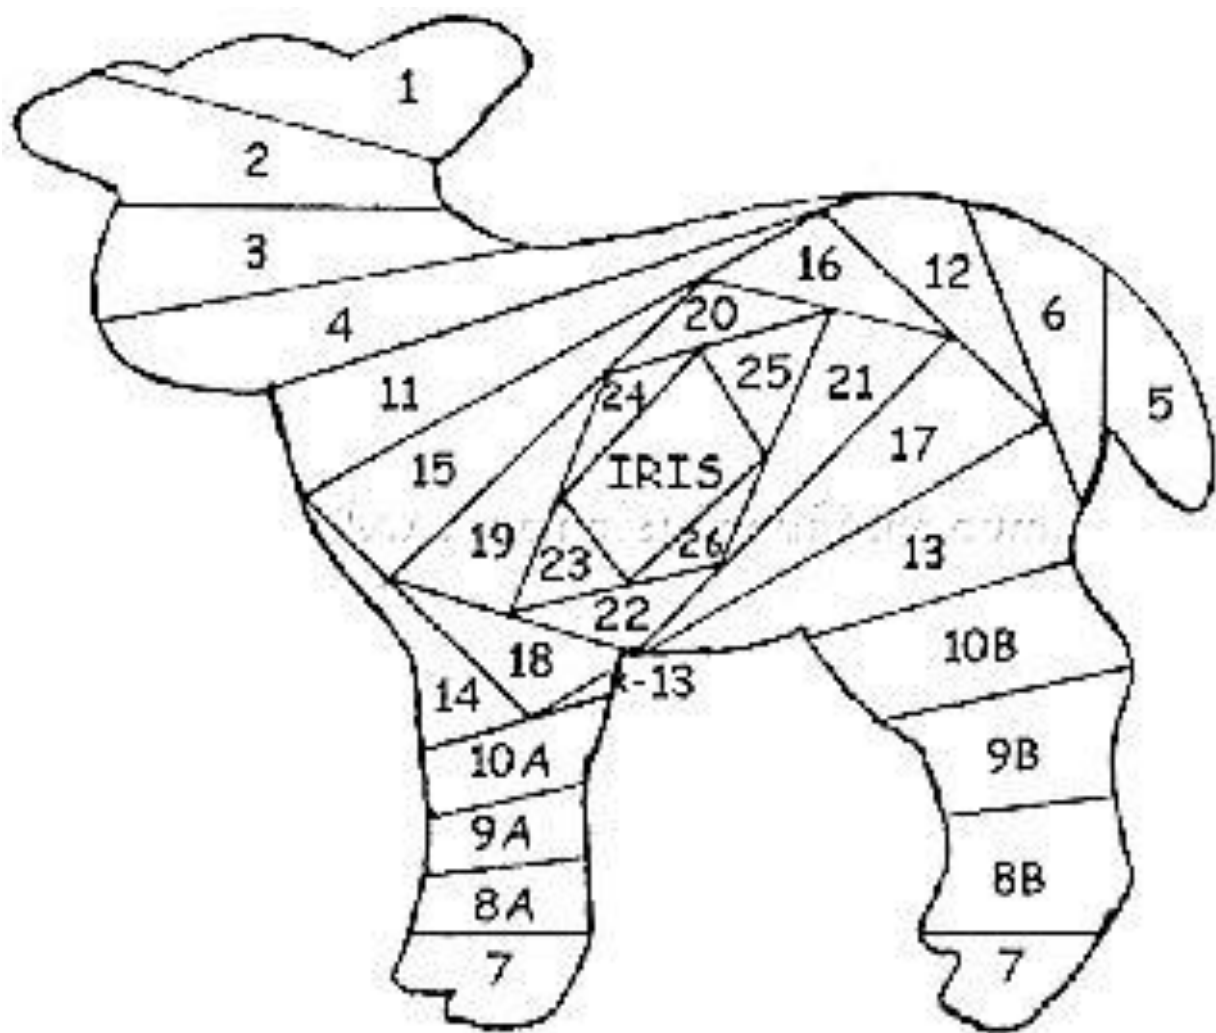

Only for personal use
/Didc

Only for personal

Chicken

Pattern: 11

Design & Copyright

Ad Kuyper

's-Hertogenbosch

Netherlands

1 - 5 - 9 - 13 - 17

2 - 6 - 10 - 14 - 18

3 - 7 - 11 - 15 - 19

4 - 8 - 12 - 16 - 20

Pattern Guide:

Pattern/Color A:
1,3,5,8,9,12,15,18,21

Pattern/Color B:
2,4,6,7,11,14,17,20,23

Pattern/Color C:
10,13,16,19,22