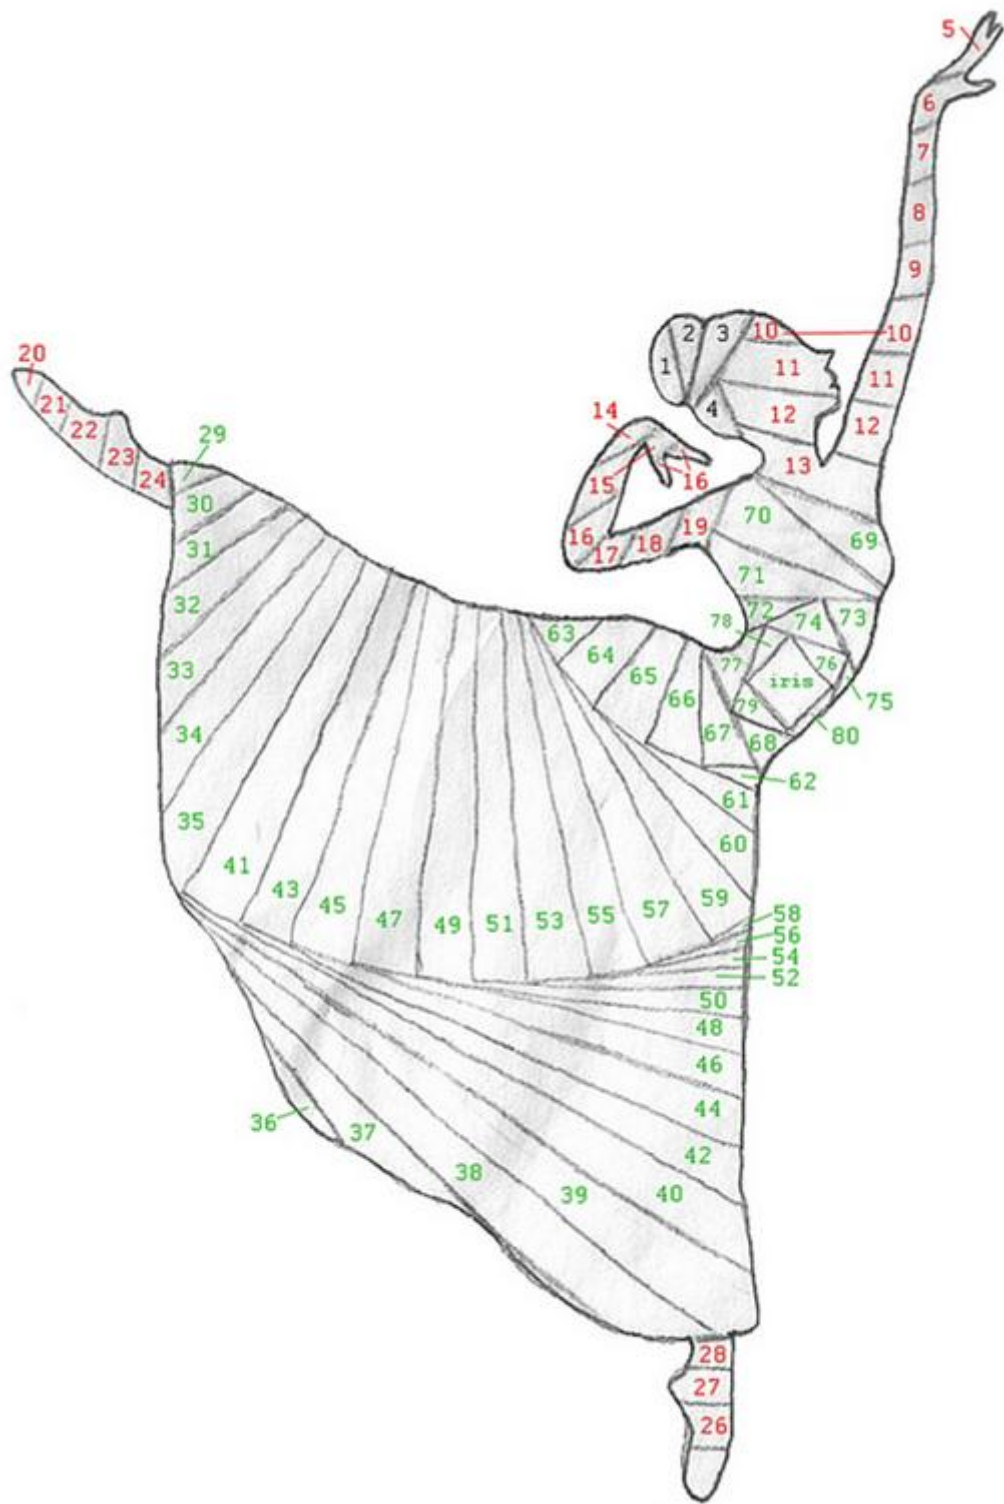

Only for personal use
/Didc

Only for personal

Chicken

Pattern: 11

Design & Copyright

Ad Kuyper

's-Hertogenbosch

Netherlands

1 - 5 - 9 - 13 - 17

2 - 6 - 10 - 14 - 18

3 - 7 - 11 - 15 - 19

4 - 8 - 12 - 16 - 20

Pattern Guide:

Pattern/Color A:
1,3,5,8,9,12,15,18,21

Pattern/Color B:
2,4,6,7,11,14,17,20,23

Pattern/Color C:
10,13,16,19,22